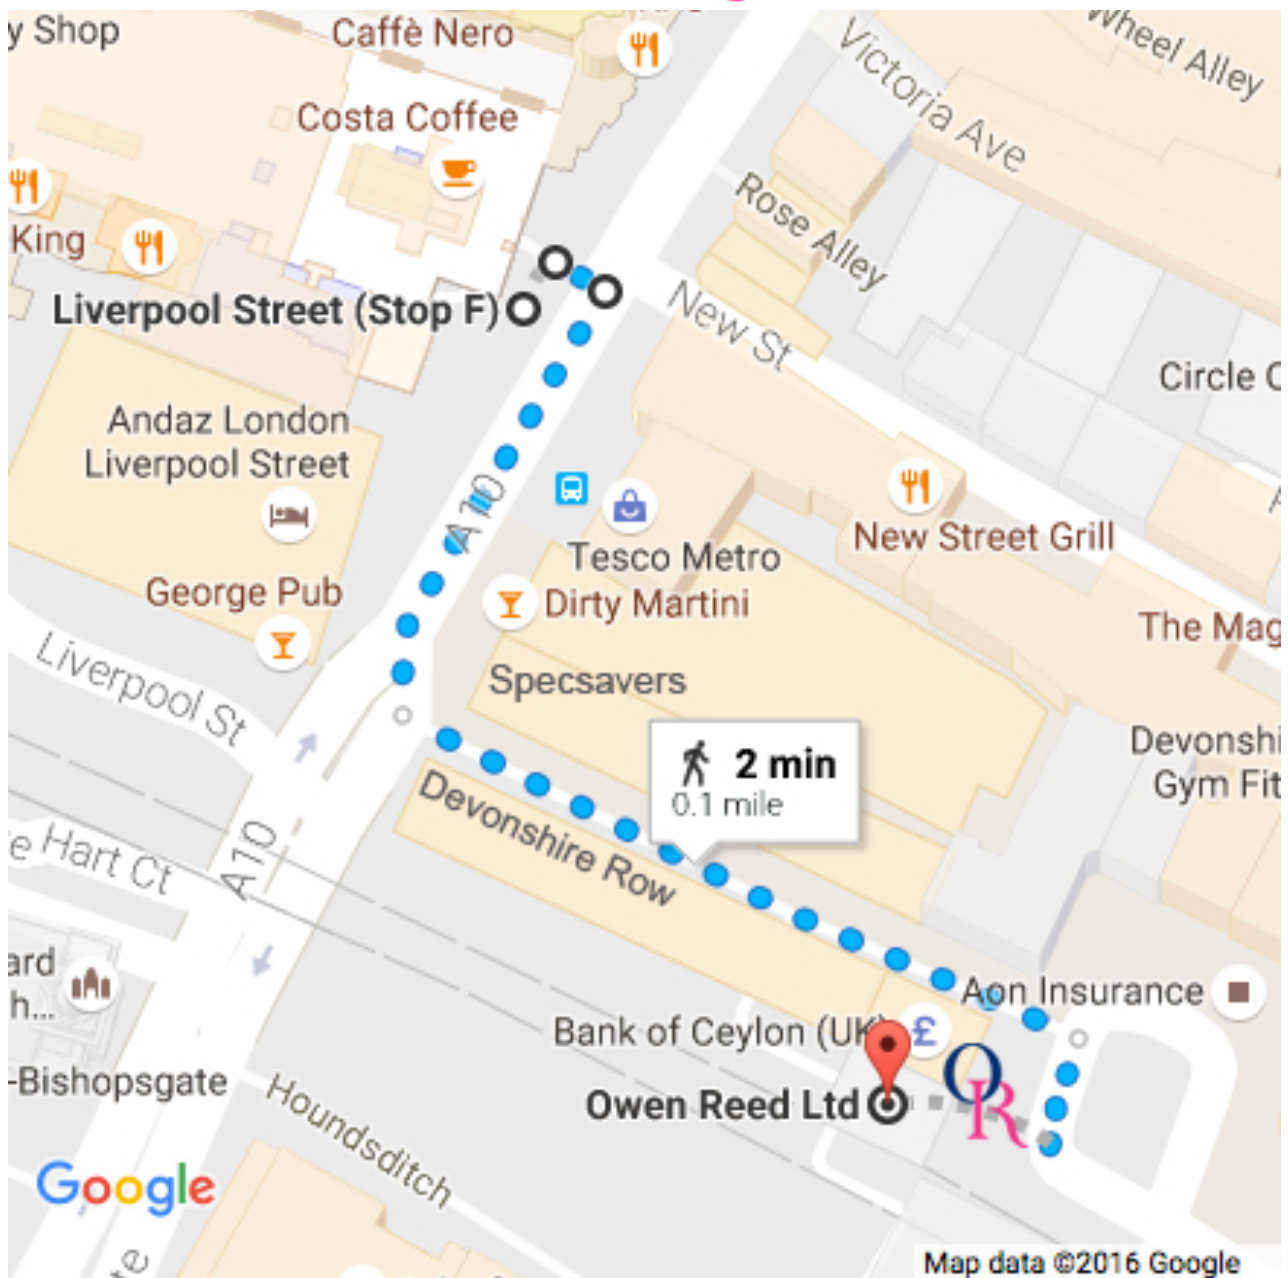

OWEN REED

01. Leave *Liverpool Street* station by going up the *Bishopsgate (West)* escalator.
02. Look for *Tesco*, across the road on your right, and cross the road at the lights.
03. Turn right along *Bishopsgate*, passing *Tesco* and *Dirty Martini* on your left.
04. When you reach *Specsavers* on your left, turn left onto *Devonshire Row*.
05. Walk as far as you can along *Devonshire Row*.
06. At the end of *Devonshire Row*, you will come out onto *Devonshire Square*.
07. Turn to your immediate right, and Owen Reed is the corner building with pillars.
08. Buzz the Owen Reed intercom, and a member of our staff will let you in.